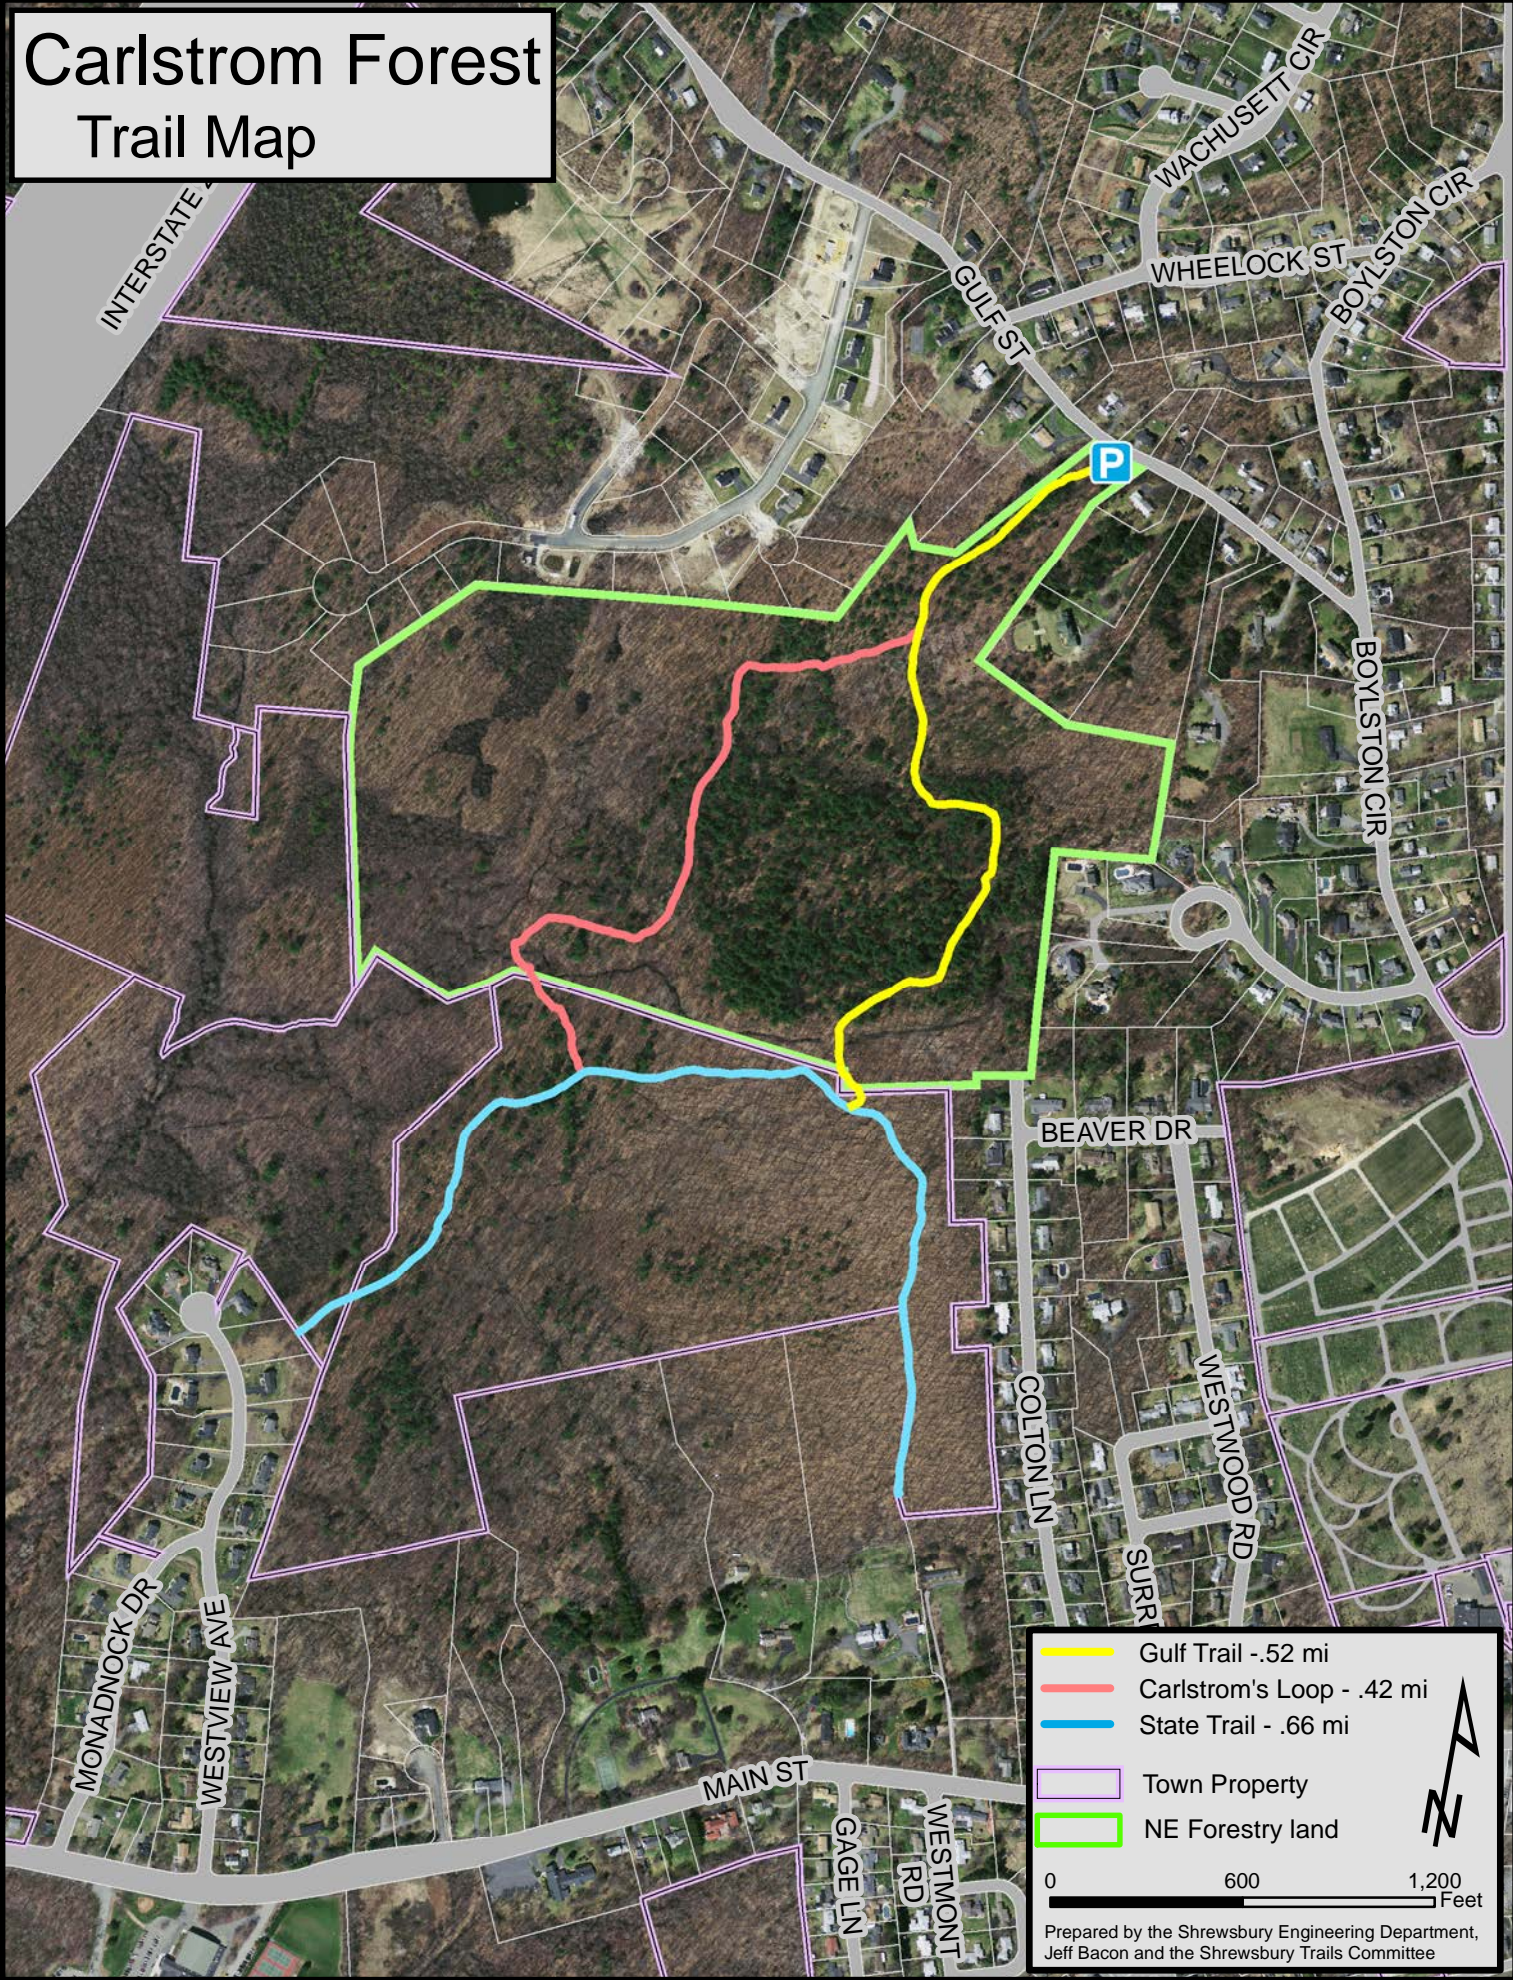

Carlstrom Forest Trail Map

-  Gulf Trail - .52 mi
-  Carlstrom's Loop - .42 mi
-  State Trail - .66 mi
-  Town Property
-  NE Forestry land

0 600 1,200 Feet

Prepared by the Shrewsbury Engineering Department,
Jeff Bacon and the Shrewsbury Trails Committee